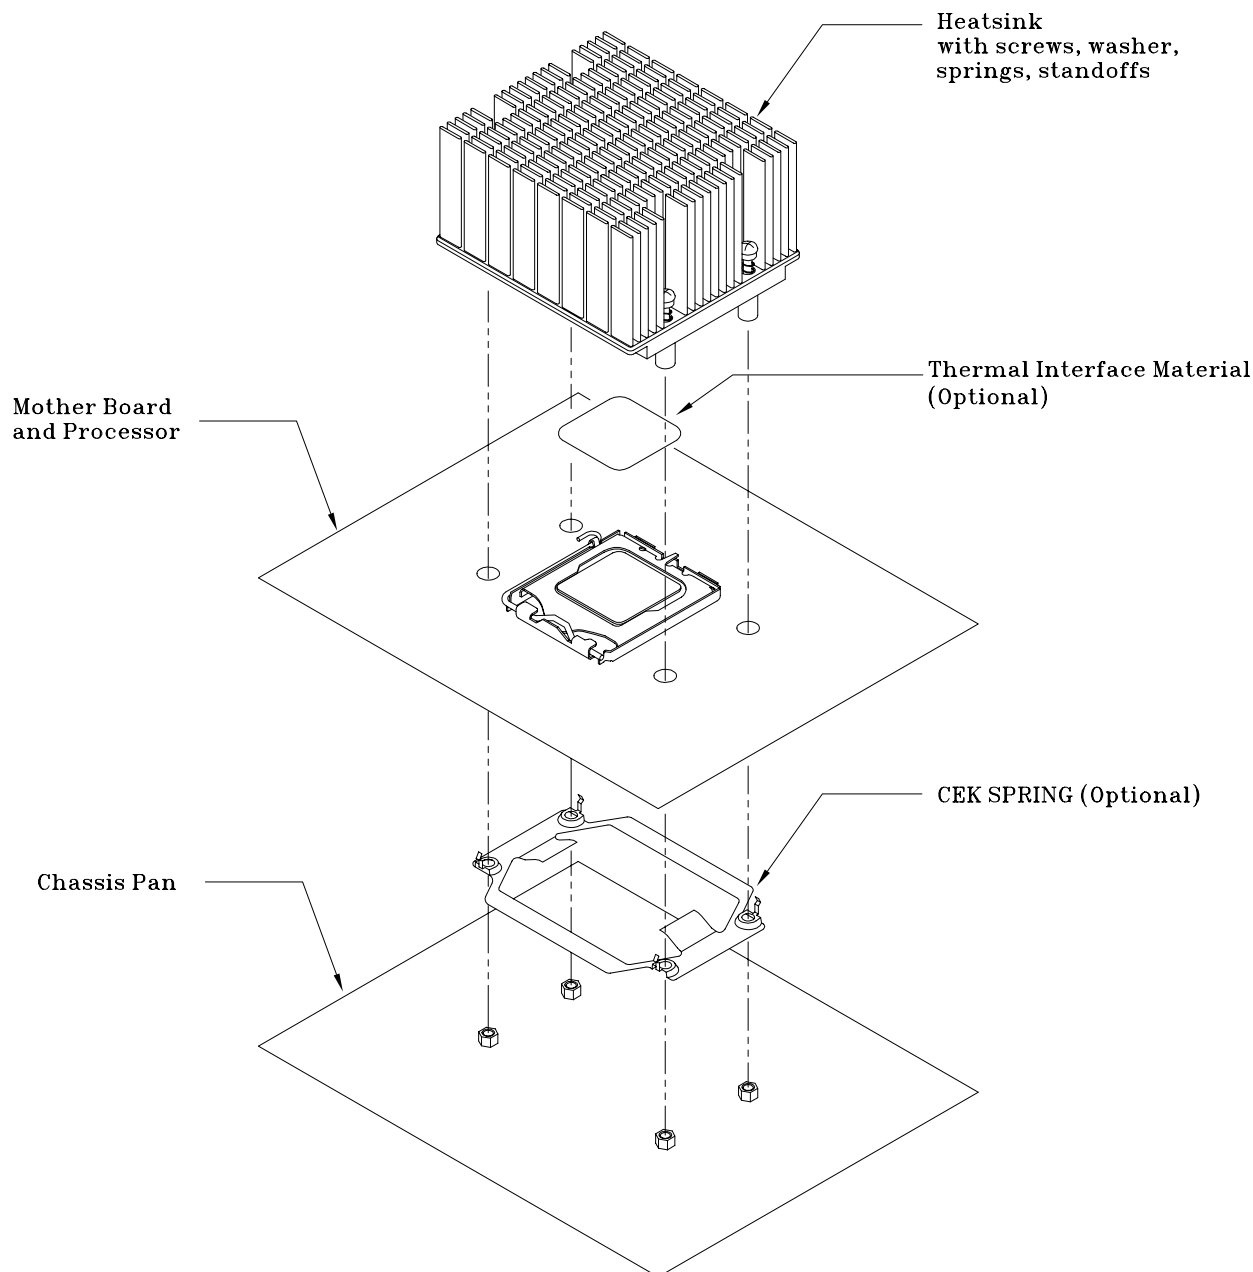

ALPHA

U8090C2 / L8090C2 Installation Guide

SEP, 2006

X001ZF2A

ALPHA HeatSink

Installation Guide

Model
U8090C2-25NC
L8090C2-51NC

For LGA771 Xeon (Woodcrest and Dempsey Core)