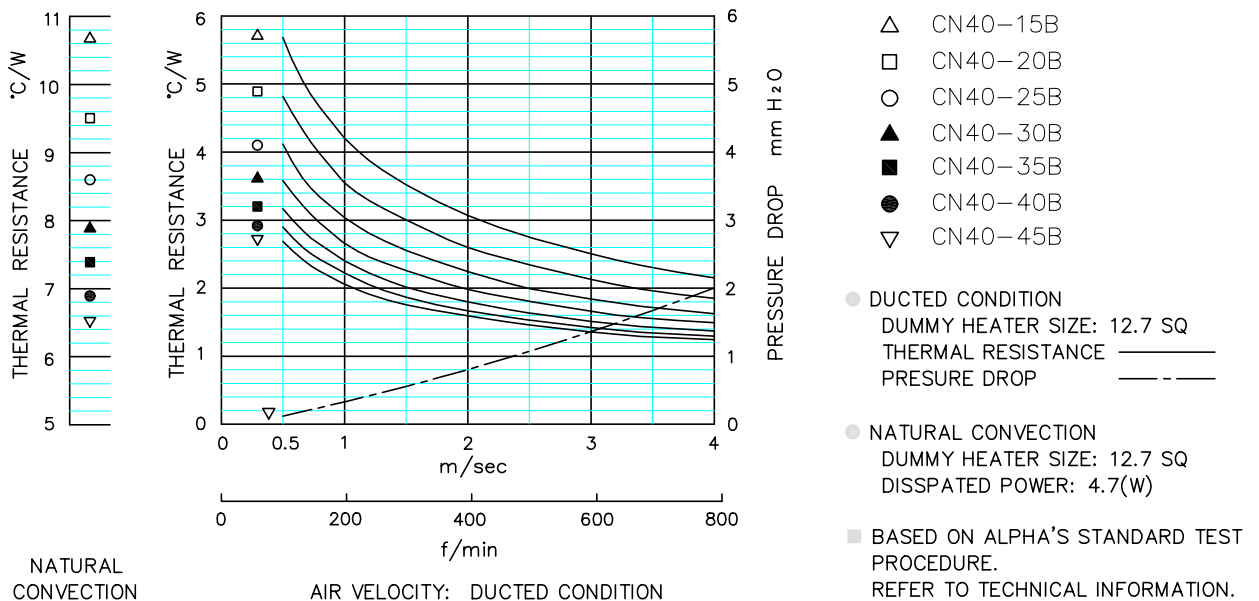

CN Series

Natural Convection Heat Sink

ALPHA

DIM

MODEL	HEIGHT h	WEIGHT (grams)
CN40-15B	15	15.1
CN40-20B	20	17.0
CN40-25B	25	18.9
CN40-30B	30	20.8
CN40-35B	35	22.7
CN40-40B	40	24.6
CN40-45B	45	26.5

MATERIAL : A 6063
 FINISH : BLACK ANODIZE
 DIMENSIONS : mm

DATA

DIM

MODEL	HEIGHT [h]	WEIGHT (grams)
CN50-15B	15	24.8
CN50-20B	20	27.3
CN50-25B	25	29.8
CN50-30B	30	32.4
CN50-35B	35	34.9
CN50-40B	40	37.4
CN50-45B	45	40.0

MATERIAL : A 6063
 FINISH : BLACK ANODIZE
 DIMENSIONS : mm

DATA

DIM

MODEL	HEIGHT [h]	WEIGHT (grams)
CN60-15B	15	40.0
CN60-20B	20	44.2
CN60-25B	25	48.3
CN60-30B	30	52.5
CN60-35B	35	56.6
CN60-40B	40	60.8
CN60-45B	45	64.9

MATERIAL : A 6063
 FINISH : BLACK ANODIZE
 DIMENSIONS : mm