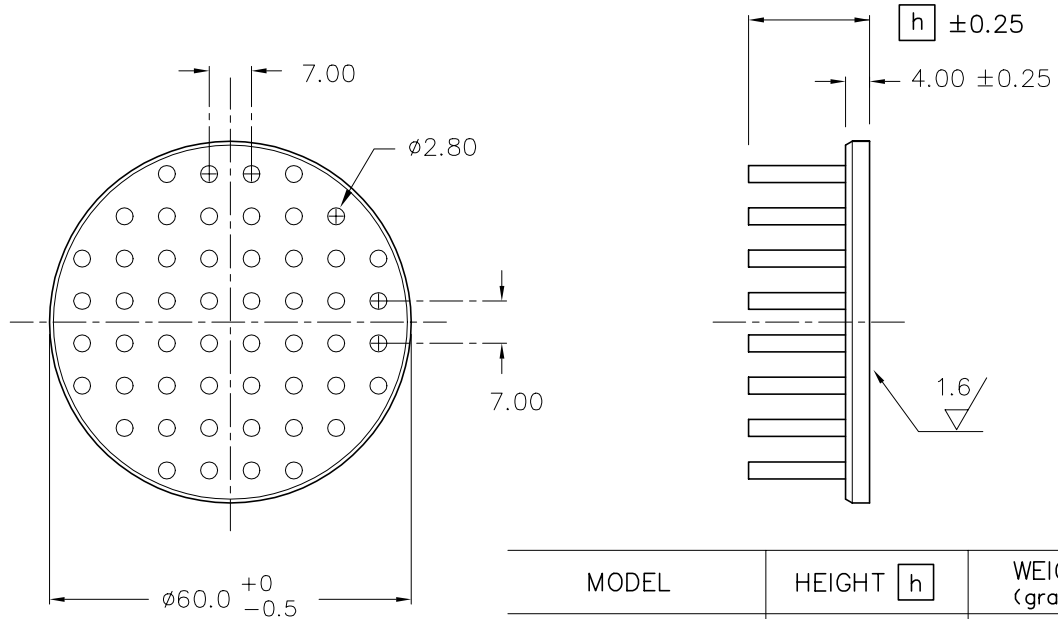

CN Series

Natural Convection Heat Sink

ALPHA

DIM

MODEL	HEIGHT h	WEIGHT (grams)
CN40-15B	15	15.1
CN40-20B	20	17.0
CN40-25B	25	18.9
CN40-30B	30	20.8
CN40-35B	35	22.7
CN40-40B	40	24.6
CN40-45B	45	26.5

MATERIAL : A 6063
 FINISH : BLACK ANODIZE
 DIMENSIONS : mm

DATA

DIM

MODEL	HEIGHT [h]	WEIGHT (grams)
CN50-15B	15	24.8
CN50-20B	20	27.3
CN50-25B	25	29.8
CN50-30B	30	32.4
CN50-35B	35	34.9
CN50-40B	40	37.4
CN50-45B	45	40.0

MATERIAL : A 6063
 FINISH : BLACK ANODIZE
 DIMENSIONS : mm

DATA

DIM

MODEL	HEIGHT [h]	WEIGHT (grams)
CN60-15B	15	40.0
CN60-20B	20	44.2
CN60-25B	25	48.3
CN60-30B	30	52.5
CN60-35B	35	56.6
CN60-40B	40	60.8
CN60-45B	45	64.9

MATERIAL : A 6063
 FINISH : BLACK ANODIZE
 DIMENSIONS : mm