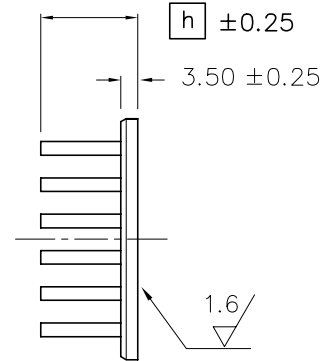

CN Series

Natural Convection Heat Sink

ALPHA

DIM

MODEL	HEIGHT h	WEIGHT (grams)
CN40-15B	15	15.1
CN40-20B	20	17.0
CN40-25B	25	18.9
CN40-30B	30	20.8
CN40-35B	35	22.7
CN40-40B	40	24.6
CN40-45B	45	26.5

MATERIAL : A 6063
 FINISH : BLACK ANODIZE
 DIMENSIONS : mm

DATA

DIM

MODEL	HEIGHT [h]	WEIGHT (grams)
CN50-15B	15	24.8
CN50-20B	20	27.3
CN50-25B	25	29.8
CN50-30B	30	32.4
CN50-35B	35	34.9
CN50-40B	40	37.4
CN50-45B	45	40.0

MATERIAL : A 6063
 FINISH : BLACK ANODIZE
 DIMENSIONS : mm

DATA

DIM

MODEL	HEIGHT [h]	WEIGHT (grams)
CN60-15B	15	40.0
CN60-20B	20	44.2
CN60-25B	25	48.3
CN60-30B	30	52.5
CN60-35B	35	56.6
CN60-40B	40	60.8
CN60-45B	45	64.9

MATERIAL : A 6063
 FINISH : BLACK ANODIZE
 DIMENSIONS : mm