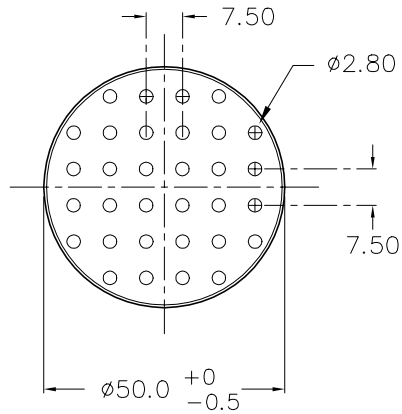

CN Series

Natural Convection Heat Sink

ALPHA

DIM

MODEL	HEIGHT h	WEIGHT (grams)
CN40-15B	15	15.1
CN40-20B	20	17.0
CN40-25B	25	18.9
CN40-30B	30	20.8
CN40-35B	35	22.7
CN40-40B	40	24.6
CN40-45B	45	26.5

MATERIAL : A 6063
 FINISH : BLACK ANODIZE
 DIMENSIONS : mm

DATA

DIM

MODEL	HEIGHT [h]	WEIGHT (grams)
CN50-15B	15	24.8
CN50-20B	20	27.3
CN50-25B	25	29.8
CN50-30B	30	32.4
CN50-35B	35	34.9
CN50-40B	40	37.4
CN50-45B	45	40.0

MATERIAL : A 6063
 FINISH : BLACK ANODIZE
 DIMENSIONS : mm

DATA

DIM

MODEL	HEIGHT [h]	WEIGHT (grams)
CN60-15B	15	40.0
CN60-20B	20	44.2
CN60-25B	25	48.3
CN60-30B	30	52.5
CN60-35B	35	56.6
CN60-40B	40	60.8
CN60-45B	45	64.9

MATERIAL : A 6063
 FINISH : BLACK ANODIZE
 DIMENSIONS : mm