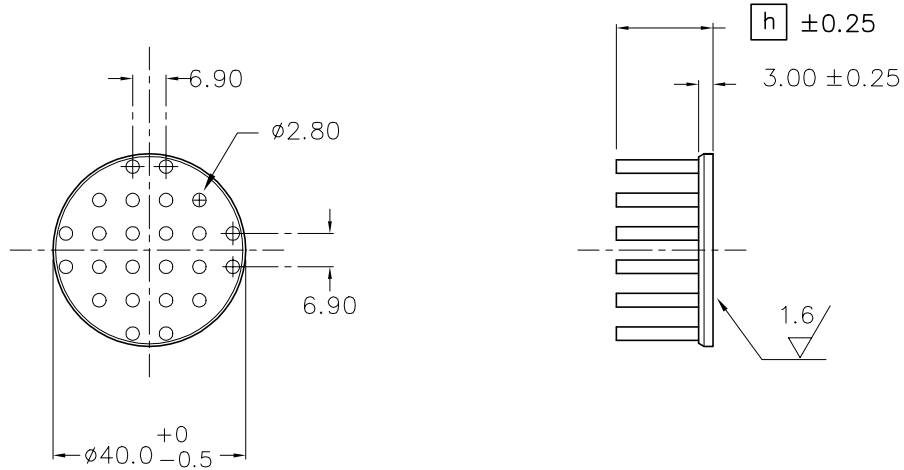

CN Series

Natural Convection Heat Sink

ALPHA

DIM

MODEL	HEIGHT h	WEIGHT (grams)
CN40-15B	15	15.1
CN40-20B	20	17.0
CN40-25B	25	18.9
CN40-30B	30	20.8
CN40-35B	35	22.7
CN40-40B	40	24.6
CN40-45B	45	26.5

MATERIAL : A 6063
 FINISH : BLACK ANODIZE
 DIMENSIONS : mm

DATA

DIM

MODEL	HEIGHT [h]	WEIGHT (grams)
CN50-15B	15	24.8
CN50-20B	20	27.3
CN50-25B	25	29.8
CN50-30B	30	32.4
CN50-35B	35	34.9
CN50-40B	40	37.4
CN50-45B	45	40.0

MATERIAL : A 6063
 FINISH : BLACK ANODIZE
 DIMENSIONS : mm

DATA

DIM

MODEL	HEIGHT [h]	WEIGHT (grams)
CN60-15B	15	40.0
CN60-20B	20	44.2
CN60-25B	25	48.3
CN60-30B	30	52.5
CN60-35B	35	56.6
CN60-40B	40	60.8
CN60-45B	45	64.9

MATERIAL : A 6063
 FINISH : BLACK ANODIZE
 DIMENSIONS : mm